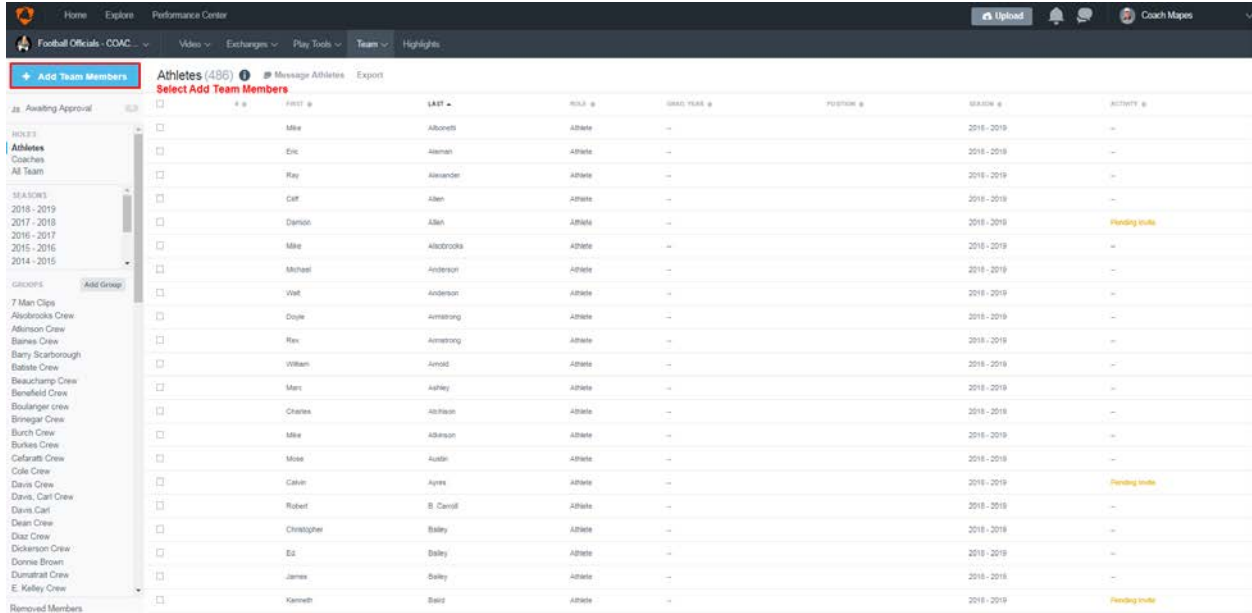

Setting Up A New Hudl Account (Adding New Crew Members As Athletes)

Step 1:

Step 2: