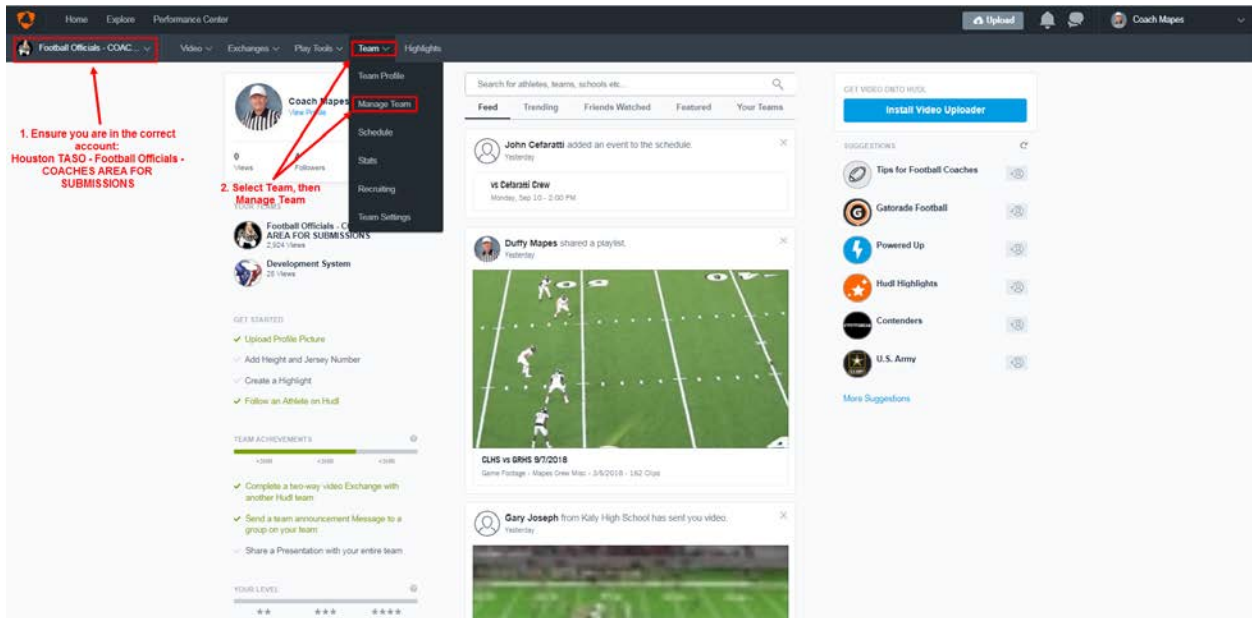

# Setting Up A New Hudl Account (Adding New Crew Members As Athletes)

## Step 1: